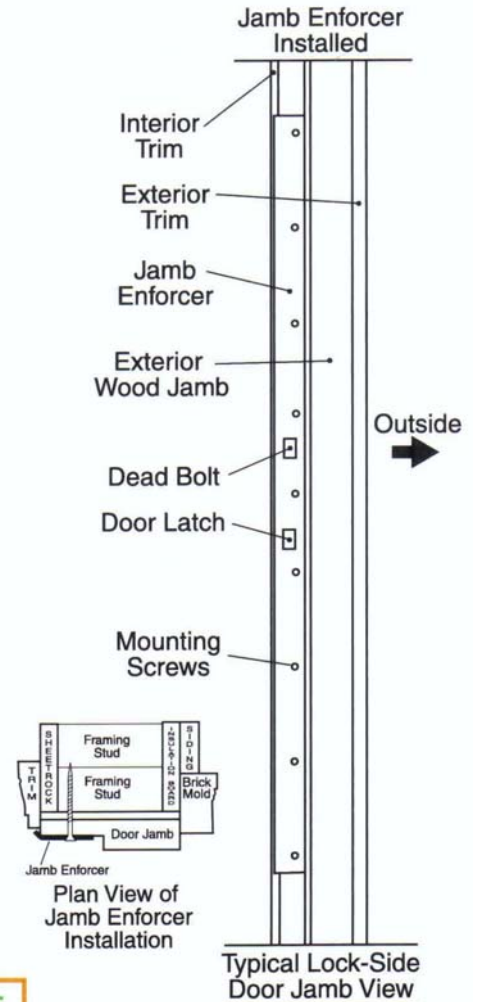

★ PATENT PENDING

PRESENTS

Jamb Enforcer

Triple the strength of your door jamb!

84% of all breaking & entering violations are attributed to door casing failure.*

Jamb failure with minimal force to door without Jamb Enforcer installed.

Eliminate Door Jamb Failure!

Maximum security eliminates Jamb failure after Jamb Enforcer is installed, tested to resist 300 pounds of force.

Jamb Enforcer turns the lock-side wood casing of your door into a steel frame, tripling it's strength!

* FBI Uniform Crime Report

Jamb Enforcer installs on lock side jamb

Fits any standard door with 5.5" center distance between door latch and dead-bolt

Quickly installs to provide maximum security with 4-feet of 14-gauge powder coated steel